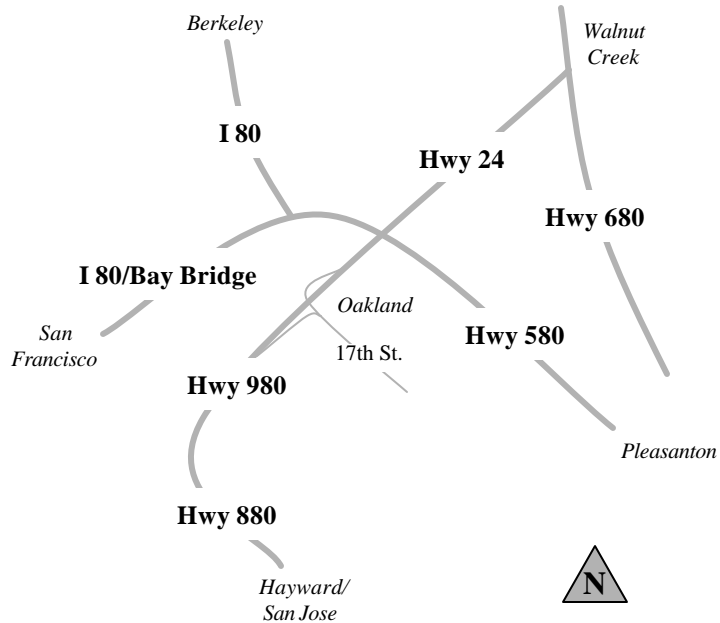

PARKING

From Berkeley or San Francisco

From Bay Bridge or I-80
Take the Hwy 580 exit east
From Hwy 580 take Hwy 980
to Downtown Oakland

From Walnut Creek

From Hwy 24 take I-980
to Downtown Oakland

From Pleasanton

From Hwy 580 west, take Hwy 980
to Downtown Oakland

From Hayward/San Jose

From Hwy 880 north, take Hwy 980
to Downtown Oakland

From Hwy 980 south to Downtown Oakland,
Take the 18th/14th Street exit
Turn left on 17th Street
Follow 17th Street to Franklin Street
Turn left on Franklin Street
Turn left on 19th Street
Kaiser Garage entrance is to your immediate right.

To DOR from the Kaiser Garage:

From Kaiser Garage, walk West on 19th to Broadway. Make a right onto Broadway, and walk to 2000 Broadway. Walk approximately 1 block, cross 20th street and make a right onto 20th street. Our main reception entrance is located on 20th street, right across from the 20th street BART street entrance/exit.(see map below).